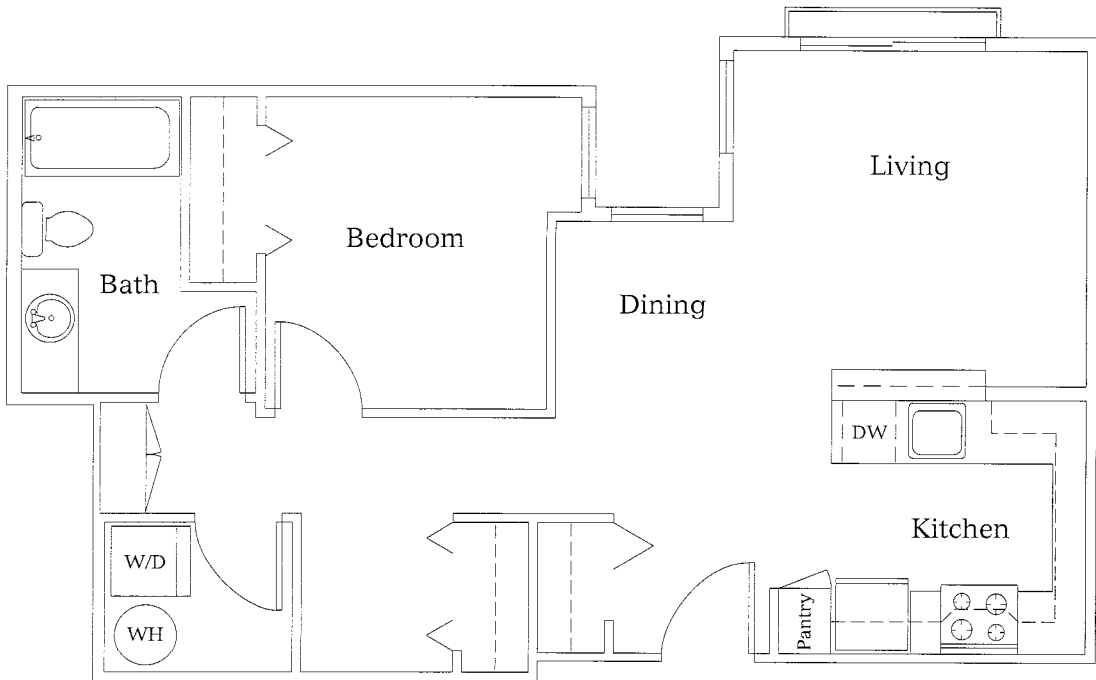

# Sidney

Belltown Living Redefined

## Suite 208 ~ 608

1 bedroom, 1 bath  
663 sq. ft.

208     308     408     508     608

---

---

---

---

---