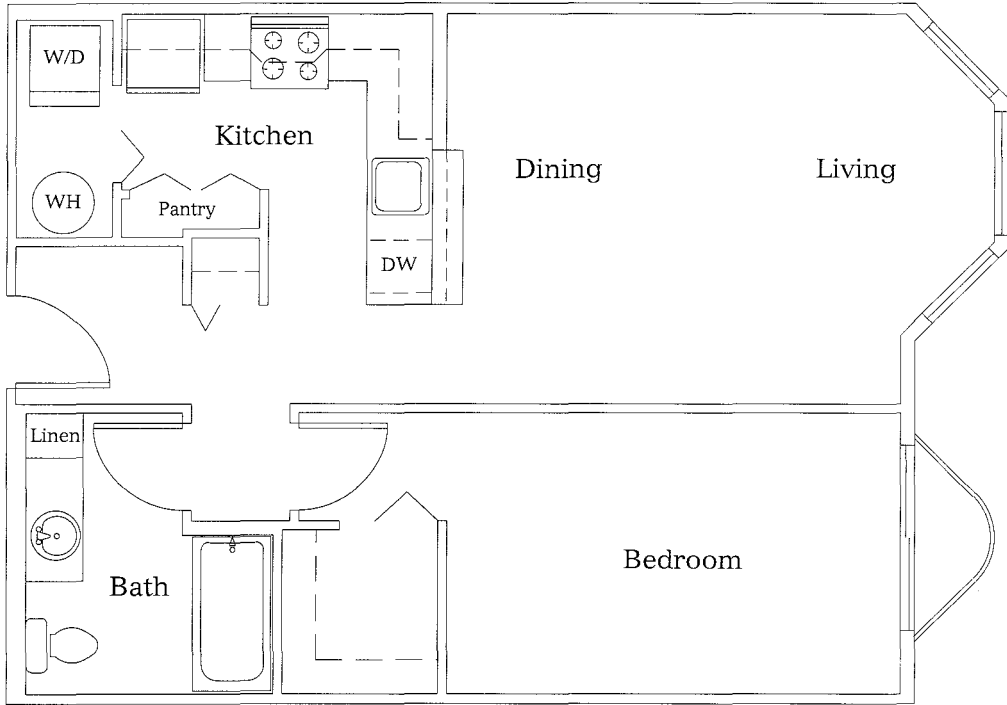

# Sidney

Belltown Living Redefined

Suite 222 ~ 622  
and 205 ~ 605

1 bedroom, 1 bath  
682-690 sq. ft.

*Suite 205-605  
features a  
different window  
configuration in  
the living room  
area.*

- 222
- 322
- 422
- 522
- 622
- 205
- 305
- 405
- 505
- 605