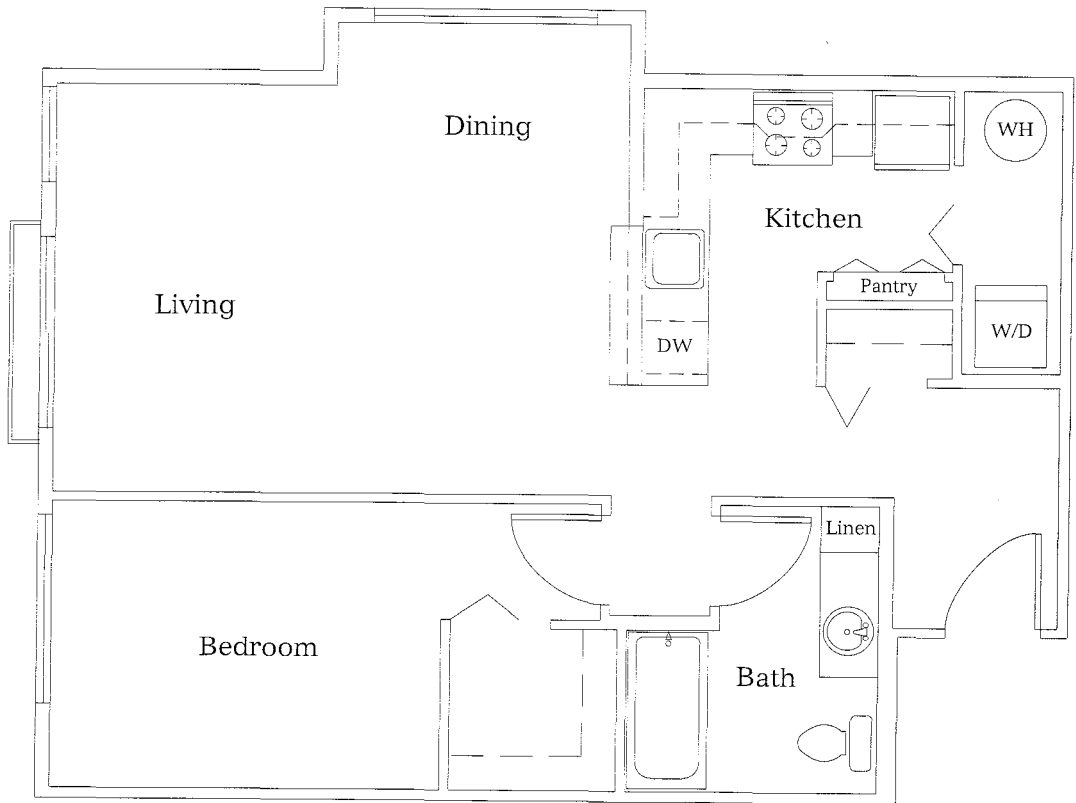

# Sidney

Belltown Living Redefined

## Suite 225 ~ 625

1 bedroom, 1 bath  
718-738 sq. ft.

225     325     425     525     625

---

---

---

---

---